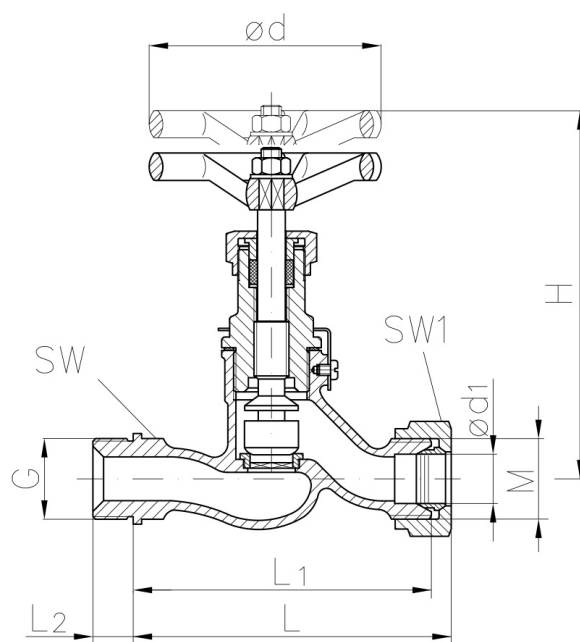

GLOBE VALVE CAST STEEL STRAIGHT WITH CUTTINGS RINGS ARS DIN86552 PN 100

Материал Кована steel
 Налягане PN 100
 Размер DN 6 - 32

APPLICATIONS

"Applications includes usage in Steam, Fuel oil, Oil, Neutral gases, Sea water, Cold and Hot water systems"

VARIANTS AND ADVANTAGES

SDNR Valve DIN 86552-ARS

No.	Parts	Material
1	Body	Steel
2	Inner parts	Stainless steel 1.4104
3	Seat sealing	Metallic

Specifications	
Standart:	DIN 86552
Valve type:	ARS
Plug:	SDNR - Screw down non return Valve
Bonnet connection:	Scrwed secured bonnet
Execution:	Straight
Inlet conn. type:	Male thread
Outlet conn. type:	Cutting ring connection
Operation:	Handwheel
Actuation:	Multiturn
Trange	-10 °C ÷ 300 °C

GLOBE VALVE CAST STEEL STRAIGHT WITH CUTTINGS RINGS ARS DIN86552 PN 100

Материал Кована steel

Налягане PN 100

Размер DN 6 - 32

Dn	ød1	G	M	L	L1	L2	H	ød	Sw	Sw1	Kg
6	10	3/8	M18x1,5	85	76	12	120	60	19	27	0,6
8	12	1/2	M20x1,5	85	76	14	120	60	19	27	0,6
10	14	1/2	M22x1,5	93	84	14	120	60	-	-	0,6
12	16	3/4	M24x1,5	106	96	16	135	80	30	36	1,0
16	20	3/4	M30x2	111	100	16	135	80	30	41	1,1
20	25	1	M36x2	133	120	18	160	100	36	46	1,8
25	30	1 1/4	M42x2	133	120	20	160	100	41	50	2,1