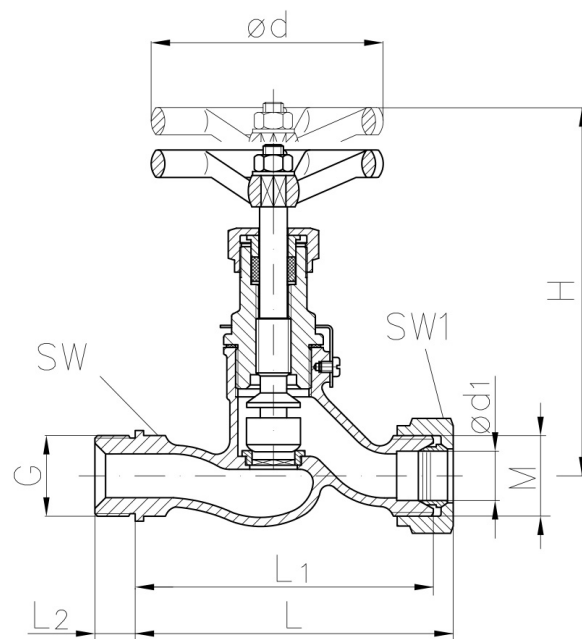

GLOBE VALVE CAST STEEL STRAIGHT WITH CUTTINGS RINGS ARS DIN86552 PN 100

Материал Кована steel
 Налягане PN 100
 Размер DN 6 - 32

APPLICATIONS

"Applications includes usage in Steam, Fuel oil, Oil, Neutral gases, Sea water, Cold and Hot water systems"

VARIANTS AND ADVANTAGES
 SDNR Valve DIN 86552-ARS

No.	Parts	Material
1	Body	Steel
2	Inner parts	Stainless steel 1.4104
3	Seat sealing	Metallic

Specifications	
Standart:	DIN 86552
Valve type:	ARS
Plug:	SDNR - Screw down non return Valve
Bonnet connection:	Scrwed secured bonnet
Execution:	Straight
Inlet conn. type:	Male thread
Outlet conn. type:	Cutting ring connection
Operation:	Handwheel
Actuation:	Multiturn
Trange	-10 °C ÷ 300 °C

GLOBE VALVE CAST STEEL STRAIGHT WITH CUTTINGS RINGS ARS DIN86552 PN 100

Материал Кована steel

Налягане PN 100

Размер DN 6 - 32

Dn	ød1	G	M	L	L1	L2	H	ød	Sw	Sw1	Kg
6	10	3/8	M18x1,5	85	76	12	120	60	19	27	0,6
8	12	1/2	M20x1,5	85	76	14	120	60	19	27	0,6
10	14	1/2	M22x1,5	93	84	14	120	60	-	-	0,6
12	16	3/4	M24x1,5	106	96	16	135	80	30	36	1,0
16	20	3/4	M30x2	111	100	16	135	80	30	41	1,1
20	25	1	M36x2	133	120	18	160	100	36	46	1,8
25	30	1 1/4	M42x2	133	120	20	160	100	41	50	2,1