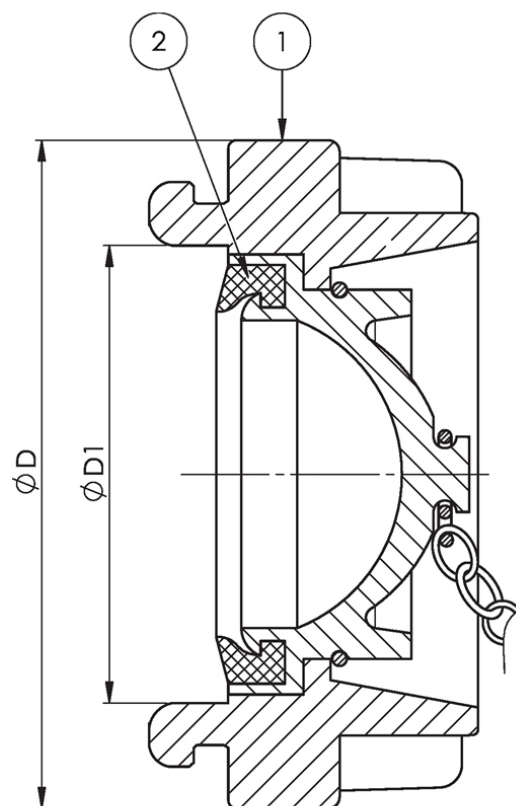

STORZ CAP"BLIND" FOR FIRE FIGHTING BRONZE VALVE DIN PN 16

Материал bronze CC491K; DIN RG5

Налягане PN 16

Размер G 1" - 2 1/2"

Media
Sea water and fresh water

APPLICATION
For fire fighting systems.

No.	Part	Material
1	Coupling	Bronze CC491K (RG5)
2	Sealing	NBR

Specifications	
Standart:	DIN
Coupling type:	Storz

G	D	D1	Type	Kg
G 1"	55	31	D-25	0.3
G 1"	98	66	C-52	0.8
G 1 1/4"	118	81	65	1.1
G 1 1/2"	126	89	B-75	1.3

**STORZ CAP"BLIND" FOR FIRE FIGHTING
BRONZE VALVE DIN PN 16**

Материал bronze CC491K; DIN RG5

Налягане PN 16

Размер G 1" - 2 1/2"

G	D	D1	Type	Kg
G 2"	155	115	100	2.1
G 2 1/2"	182	133	A 100	3