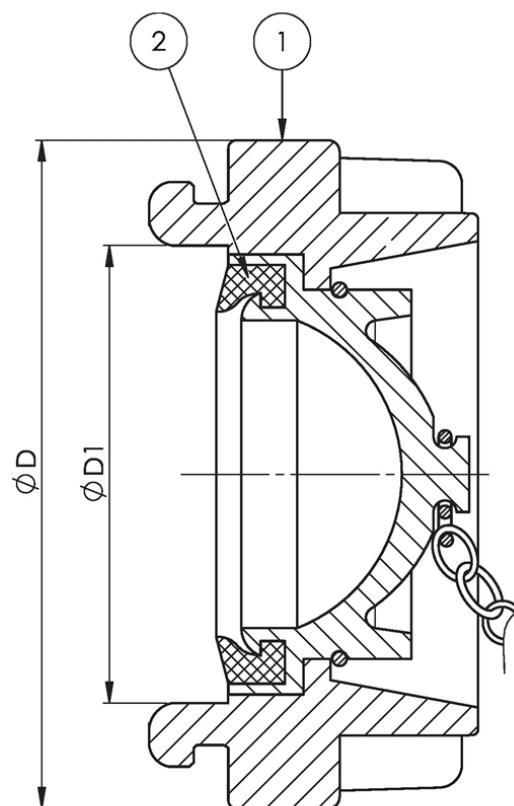

STORZ CAP"BLIND" FOR FIRE FIGHTING BRONZE VALVE DIN PN 16

Материал bronze CC491K; DIN RG5

Налягане PN 16

Размер G 1" - 2 1/2"

Media
Sea water and fresh water

APPLICATION
For fire fighting systems.

No.	Part	Material
1	Coupling	Bronze CC491K (RG5)
2	Sealing	NBR

Specifications	
Standart:	DIN
Coupling type:	Storz

G	D	D1	Type	Kg
G 1"	55	31	D-25	0.3
G 1"	98	66	C-52	0.8
G 1 1/4"	118	81	65	1.1
G 1 1/2"	126	89	B-75	1.3

**STORZ CAP"BLIND" FOR FIRE FIGHTING
BRONZE VALVE DIN PN 16**

Материал bronze CC491K; DIN RG5

Налягане PN 16

Размер G 1" - 2 1/2"

G	D	D1	Type	Kg
G 2"	155	115	100	2.1
G 2 1/2"	182	133	A 100	3